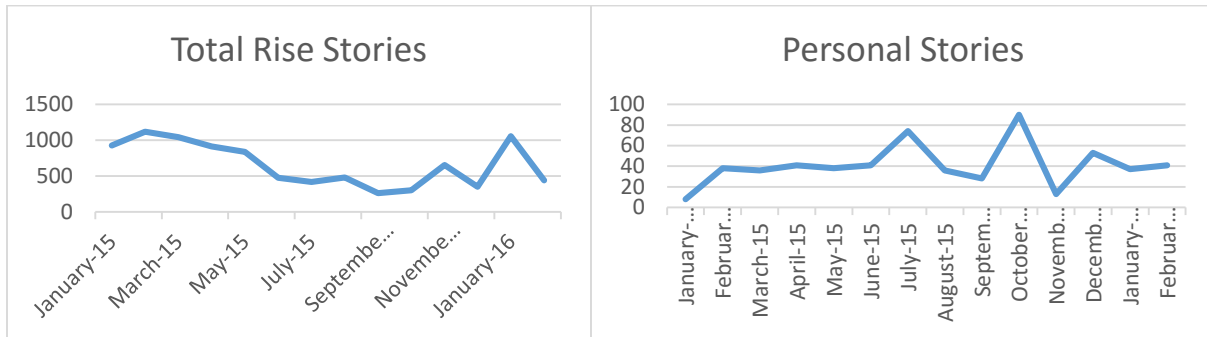

**RISE Information**

Stories Collected	10,073
Total Alumni Profiled	7,336
Personal Stories	574
Social Capital Score	197,359

Records Updates			
	2014 Totals	2015 Totals	% Increase
Address Updates	33563	40804	21.60%
Email Addresses	3869	6643	71.70%
Degree Adds	2083	4259	104.50%
Degree Clean-up	7488	12468	66.50%
Marriages	3554	5093	43.30%
PSA Code Adds	5800	11981	106.60%
Relationships	8496	16407	93.10%
<b>Total Updates</b>	<b>79210</b>	<b>114274</b>	<b>44.30%</b>